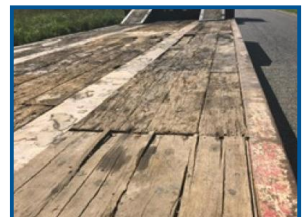

# KING TRI-AXLE LOW LOADER TRAILER

**£POA**

2010 KING TRI AXLE LOW LOADER TRAILER.  
GIGANT AXLES, AVAILABLE NOW, ALSO 2006 & 2011 AVAILABLE, CALL FOR MORE INFO  
AND PRICE.

Product Details	
<b>Category/Type</b>	<b>Trailers</b>
<b>Make</b>	<b>KING</b>
<b>Model</b>	<b>TRI-AXLE LOW LOADER TRAILER</b>
<b>Year</b>	<b>2010</b>
<b>Mileage</b>	<b>-</b>