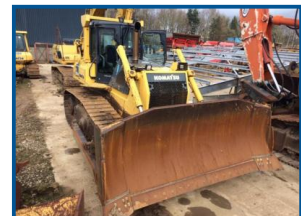

KOMATSU D65EX-15 STRAIGHT BLADE WITH POWER TILT

£POA

2005 KOMATSU D65EX-15, STRAIGHT BLADE WITH POWER TILT. 17,102 HOURS. THIS MACHINE HAS JUST HAD £27,000.00 SPENT ON IT, NEW TRANSMISSION, FINAL DRIVE REBUILD.

Product Details	
Category/Type	Specialist Vehicles
Make	KOMATSU
Model	D65EX-15 STRAIGHT BLADE WITH POWER TILT
Year	2005
Mileage	-

Bassington Industrial Estate, Cramlington, Northumberland, NE23 8AJ

Fred: 07768 634709 Daniel: 07957 745359 Office: 01670 730634