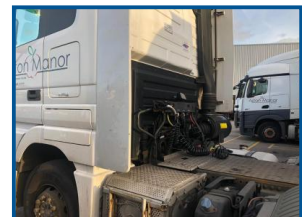

MERCEDES ACTROS 2544 6X2 MID-LIFT TRACTOR UNIT

£POA

2008/08 MERCEDES ACTROS 2544 6X2 MID-LIFT TRACTOR UNIT. MEGASPACE CAB, WHITE, 850KMS, GOOD CONDITION, AVAILABLE NOW.

Product Details	
Category/Type	Tractor Units
Make	MERCEDES
Model	ACTROS 2544 6X2 MID-LIFT TRACTOR UNIT
Year	2008/08
Mileage	-