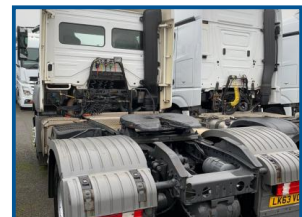

# MERCEDES AXOR

**£0.01**

2013/63  
MERCEDES AXOR 1836  
4x2 TRACTOR UNITS  
LOW ROOF SLEEPERS  
CHOICE OF 12  
AVAILABLE NOW  
PLAIN WHITE

**Product Details**

<b>Product Details</b>	
<b>Category/Type</b>	<b>Tractor Units</b>
<b>Make</b>	<b>MERCEDES</b>
<b>Model</b>	<b>AXOR</b>
<b>Year</b>	<b>2013/63</b>
<b>Mileage</b>	<b>-</b>